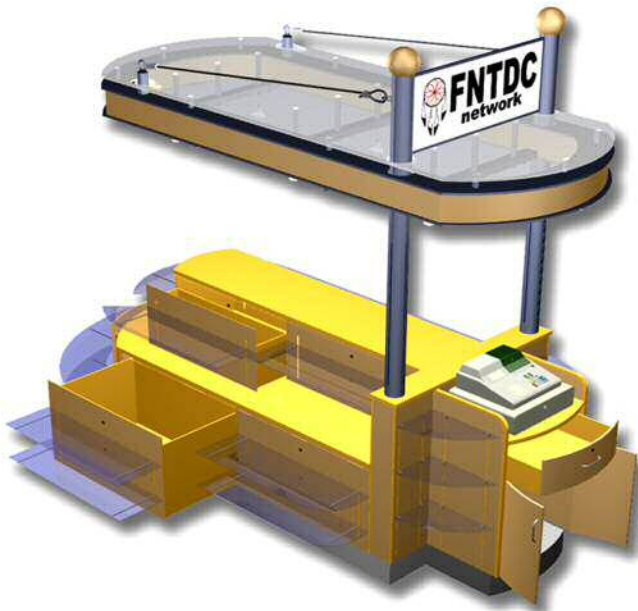

## Flip Up Retail Cart

Specifications:  
 Multi-Purpose Retail  
 4 x 8 Footprint  
 Electrical, Lighting  
 POS Area  
 Locking Drawers  
 Locking Casters

**\$13,979 (5-10 Units)**  
**\$15,599 ( 1 Unit )**

## Vertical Shelving Retail/Food Cart

Specifications:  
 Vertically Adjustable  
 Glass Display  
 4 x 8 Footprint  
 Electrical, Lighting  
 POS Area  
 Locking Drawers  
 Locking Casters

**\$11,998 (5-10 Units)**  
**\$16,577 ( 1 Unit )**

## 2 Piece Advertisement and Retail Cart

Specifications:  
 Backlit Advertisement  
 2 x 6 Footprint  
 Electrical, Lighting  
 POS Area  
 Locking Drawers  
 Locking Casters

**\$9,995 (5-10 Sets)**  
**\$12,599 ( 1 Unit )**

## Rounded Retail Cart

Specifications:  
 Rounded Canopy  
 4 x 8 Footprint  
 Electrical, Lighting  
 POS Area  
 Locking Drawers  
 Locking Casters

**\$11,785 (5-10 Units)**  
**\$17,599 ( 1 Unit )**