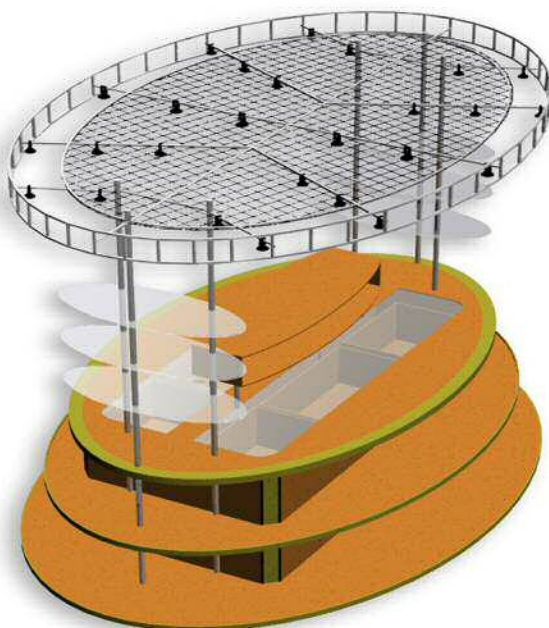

## Rounded Retail Cart

Specifications:  
 Rounded Canopy  
 4 x 8 Footprint  
 Electrical, Lighting  
 POS Area  
 Locking Drawers  
 Locking Casters

**\$11,785 (5-10 Units)**  
**\$17,599 ( 1 Unit )**

## Glass Display Cart

Specifications:  
 Lighted Glass Display  
 4 x 8 Footprint  
 Electrical, Lighting  
 POS Area  
 Locking Drawers  
 Locking Casters

**\$12,995 (5-10 Units)**  
**\$17,599 ( 1 Unit )**