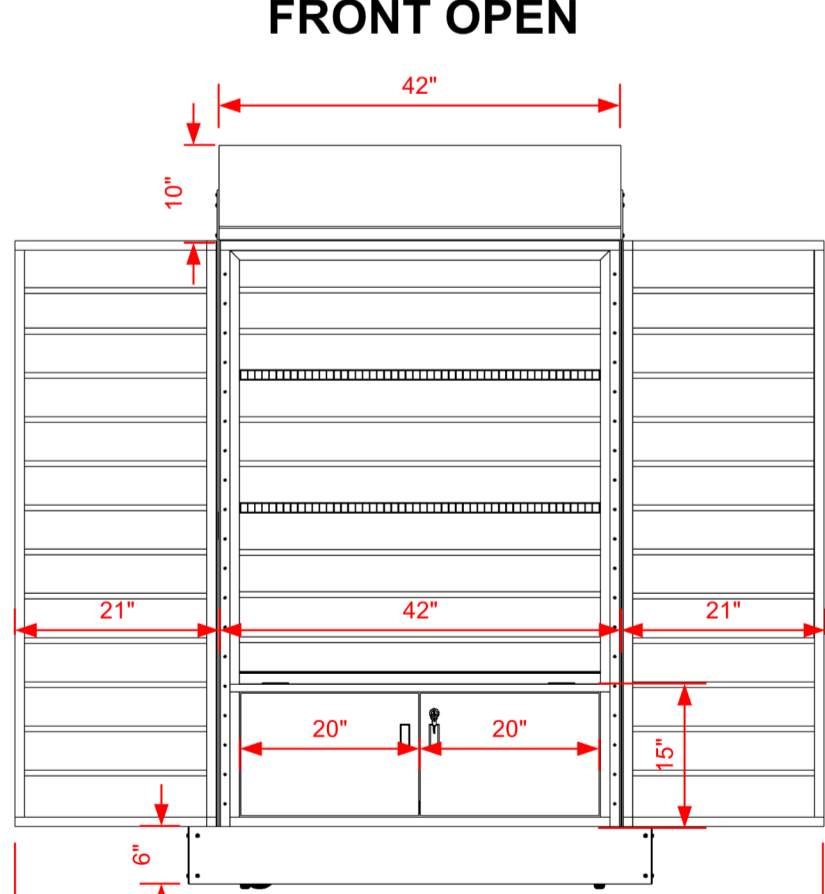

CART-KING INTERNATIONAL

Get your sales rolling!

Custom Graphic kits!

EZ LOCKUP

1. 1 Electrostatic Powder Coat
2. 2 Locking Caster Wheels
3. 3 All Slat-Wall Interior
4. 4 110 Plug Receptacle Inside
5. 5 Wide Wheel Base For Stability
6. 6 Custom Graphic Sets Available
7. 7 Fits through Doorways
8. 8 5 Meter Retractable Plug

USD $5,999 Only!

CART-KING
WWW.CART-KING.COM

www.cart-king.com 1-877-986-7771 info@cart-king.com

TRANSFORM YOUR EZ LOCKUP WITH YOUR OWN COLORS AND BRANDING!

CUSTOMIZE YOUR EZ LOCKUP TO YOUR SPECIFICATIONS
DECIDE YOUR OWN GRAPHICAL BODY WRAP
APPLY THE BRANDS, GRAPHICS AND COLORS OF YOUR CHOICE

www.cart-king.com 1-877-986-7771 info@cart-king.com

EZ LOCK-UP

MULTI-COLORED LED REMOTE LIGHTING

CUSTOM GRAPHIC SETS AVAILABLE

FITS THROUGH COMMERCIAL DOORWAYS

ALL SLAT-WALL INTERIOR

ELECTROSTATIC POWDER COAT

LOCKING HANDLE

5 METER RETRACTABLE PLUG

110 PLUG RECEPTACLE INSIDE

LOCKING CASTER WHEELS

WIDE WHEELBASE FOR EXTRA STABILITY

info@cart-king.com

1-877-986-7771

FRONT CLOSED

FRONT OPEN

SIDE

TOP

EZ LOCK-UP

CART-KING
WWW.CART-KING.COM