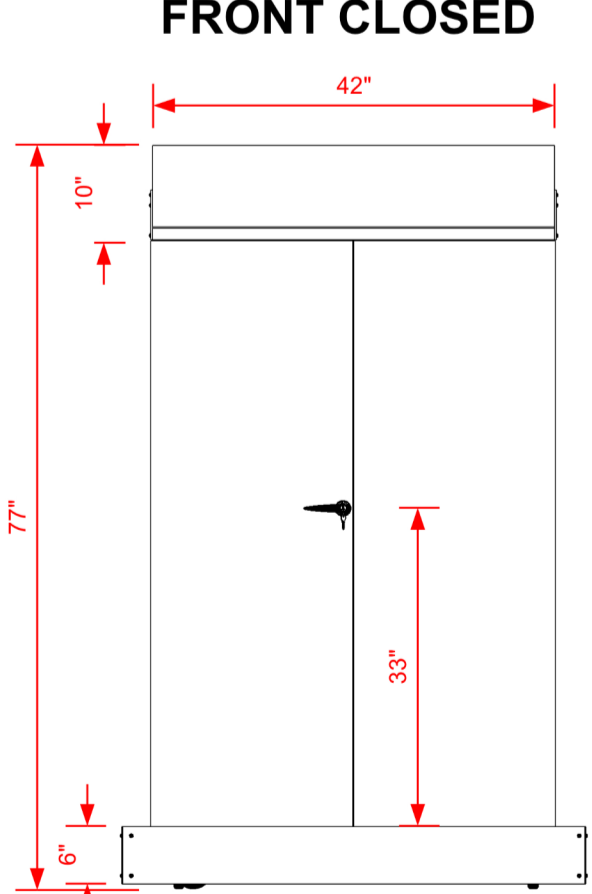

CART-KING INTERNATIONAL

Get your sales rolling!

Custom Graphic kits!

EZ LOCKUP

1. 1 Electrostatic Powder Coat
2. 2 Locking Caster Wheels
3. 3 All Slat-Wall Interior
4. 4 110 Plug Receptacle Inside
5. 5 Wide Wheel Base For Stability
6. 6 Custom Graphic Sets Available
7. 7 Fits through Doorways
8. 8 5 Meter Retractable Plug

USD $5,999 Only!

CART-KING
WWW.CART-KING.COM

www.cart-king.com 1-877-986-7771 info@cart-king.com

TRANSFORM YOUR EZ LOCKUP WITH YOUR OWN COLORS AND BRANDING!

CUSTOMIZE YOUR EZ LOCKUP TO YOUR SPECIFICATIONS
DECIDE YOUR OWN GRAPHICAL BODY WRAP
APPLY THE BRANDS, GRAPHICS AND COLORS OF YOUR CHOICE

www.cart-king.com 1-877-986-7771 info@cart-king.com

EZ LOCK-UP

MULTI-COLORED LED REMOTE LIGHTING

CUSTOM GRAPHIC SETS AVAILABLE

FITS THROUGH COMMERCIAL DOORWAYS

ALL SLAT-WALL INTERIOR

ELECTROSTATIC POWDER COAT

LOCKING HANDLE

5 METER RETRACTABLE PLUG

110 PLUG RECEPTACLE INSIDE

LOCKING CASTER WHEELS

WIDE WHEELBASE FOR EXTRA STABILITY

info@cart-king.com

1-877-986-7771

FRONT CLOSED

FRONT OPEN

SIDE

TOP

EZ LOCK-UP

CART-KING
WWW.CART-KING.COM