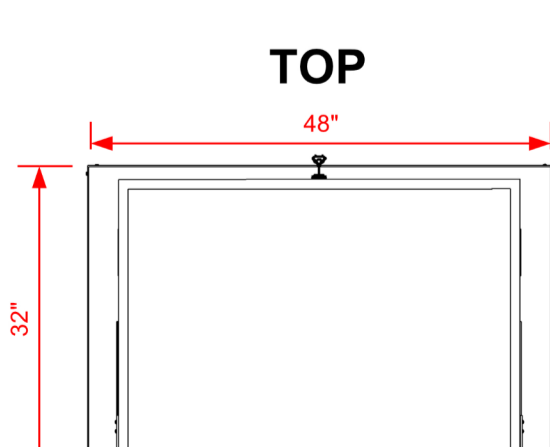

CART-KING INTERNATIONAL

Get your sales rolling!

Custom Graphic kits!

EZ LOCKUP

1. 1 Electrostatic Powder Coat
2. 2 Locking Caster Wheels
3. 3 All Slat-Wall Interior
4. 4 110 Plug Receptacle Inside
5. 5 Wide Wheel Base For Stability
6. 6 Custom Graphic Sets Available
7. 7 Fits through Doorways
8. 8 5 Meter Retractable Plug

USD $5,999 Only!

CART-KING
WWW.CART-KING.COM

www.cart-king.com 1-877-986-7771 info@cart-king.com

TRANSFORM YOUR EZ LOCKUP WITH YOUR OWN COLORS AND BRANDING!

CUSTOMIZE YOUR EZ LOCKUP TO YOUR SPECIFICATIONS
DECIDE YOUR OWN GRAPHICAL BODY WRAP
APPLY THE BRANDS, GRAPHICS AND COLORS OF YOUR CHOICE

www.cart-king.com 1-877-986-7771 info@cart-king.com

EZ LOCK-UP

MULTI-COLORED LED REMOTE LIGHTING

CUSTOM GRAPHIC SETS AVAILABLE

FITS THROUGH COMMERCIAL DOORWAYS

ALL SLAT-WALL INTERIOR

ELECTROSTATIC POWDER COAT

LOCKING HANDLE

5 METER RETRACTABLE PLUG

110 PLUG RECEPTACLE INSIDE

LOCKING CASTER WHEELS

WIDE WHEELBASE FOR EXTRA STABILITY

info@cart-king.com

1-877-986-7771

FRONT CLOSED

FRONT OPEN

SIDE

TOP

EZ LOCK-UP

CART-KING
WWW.CART-KING.COM