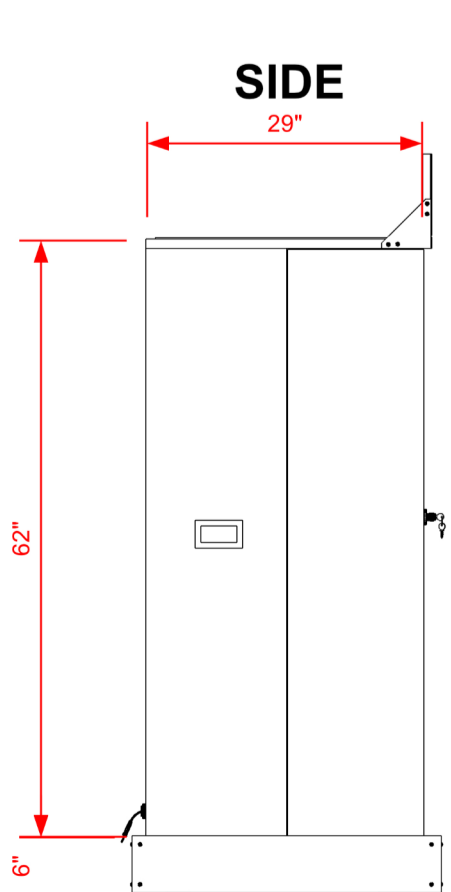

CART-KING INTERNATIONAL

Get your sales rolling!

Custom Graphic kits!

EZ LOCKUP

1. 1 Electrostatic Powder Coat
2. 2 Locking Caster Wheels
3. 3 All Slat-Wall Interior
4. 4 110 Plug Receptacle Inside
5. 5 Wide Wheel Base For Stability
6. 6 Custom Graphic Sets Available
7. 7 Fits through Doorways
8. 8 5 Meter Retractable Plug

USD $5,999 Only!

CART-KING
WWW.CART-KING.COM

www.cart-king.com 1-877-986-7771 info@cart-king.com

TRANSFORM YOUR EZ LOCKUP WITH YOUR OWN COLORS AND BRANDING!

CUSTOMIZE YOUR EZ LOCKUP TO YOUR SPECIFICATIONS
DECIDE YOUR OWN GRAPHICAL BODY WRAP
APPLY THE BRANDS, GRAPHICS AND COLORS OF YOUR CHOICE

www.cart-king.com 1-877-986-7771 info@cart-king.com

EZ LOCK-UP

MULTI-COLORED LED REMOTE LIGHTING

CUSTOM GRAPHIC SETS AVAILABLE

FITS THROUGH COMMERCIAL DOORWAYS

ALL SLAT-WALL INTERIOR

ELECTROSTATIC POWDER COAT

LOCKING HANDLE

5 METER RETRACTABLE PLUG

110 PLUG RECEPTACLE INSIDE

LOCKING CASTER WHEELS

WIDE WHEELBASE FOR EXTRA STABILITY

info@cart-king.com

1-877-986-7771

FRONT CLOSED

FRONT OPEN

SIDE

TOP

EZ LOCK-UP

CART-KING
WWW.CART-KING.COM