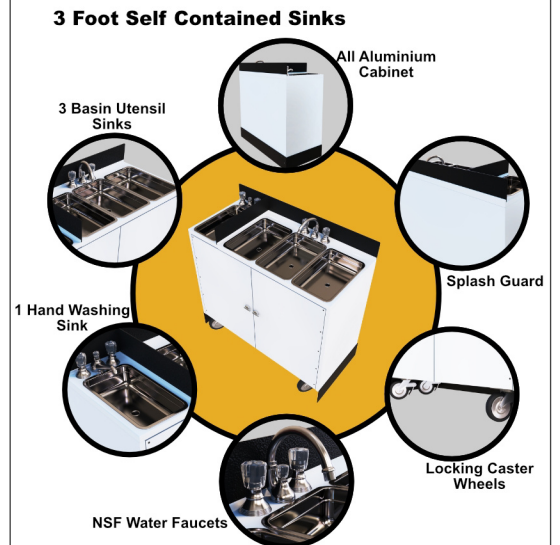

INCLUDES:

Your Personalized Graphics