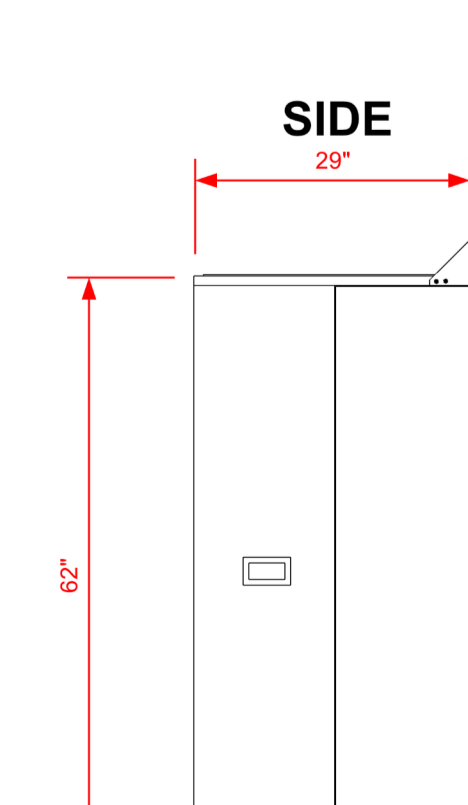

LOCKING CASTER WHEELS

WIDE WHEELBASE FOR EXTRA STABILITY

info@cart-king.com

1-877-986-7771

FRONT CLOSED

FRONT OPEN

SIDE

TOP