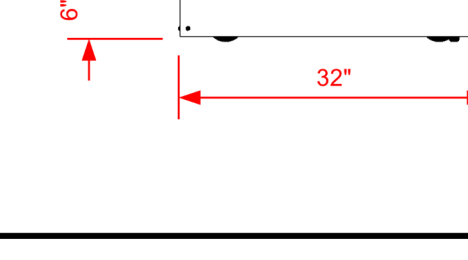

LOCKING CASTER WHEELS

WIDE WHEELBASE FOR EXTRA STABILITY

info@cart-king.com

1-877-986-7771

FRONT CLOSED

FRONT OPEN

SIDE

TOP