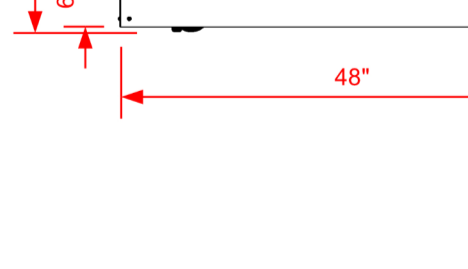

LOCKING CASTER WHEELS

WIDE WHEELBASE FOR EXTRA STABILITY

info@cart-king.com

1-877-986-7771

FRONT CLOSED

FRONT OPEN

SIDE

TOP