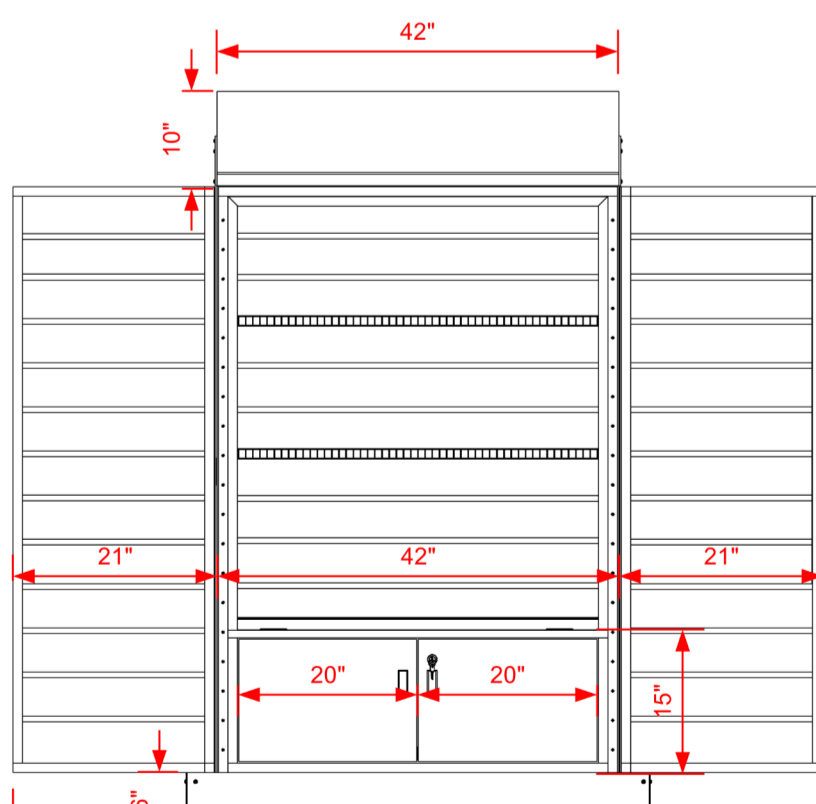

LOCKING CASTER WHEELS

WIDE WHEELBASE FOR EXTRA STABILITY

info@cart-king.com

1-877-986-7771

FRONT CLOSED

FRONT OPEN

SIDE

TOP