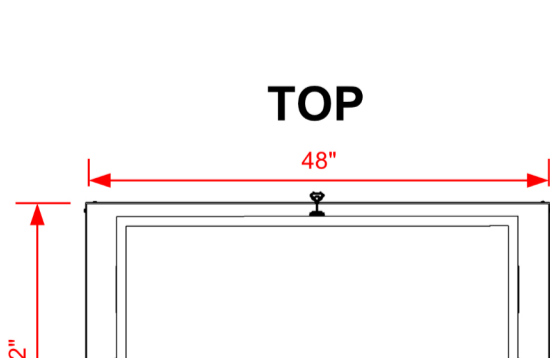

LOCKING CASTER WHEELS

WIDE WHEELBASE FOR EXTRA STABILITY

info@cart-king.com

1-877-986-7771

FRONT CLOSED

FRONT OPEN

SIDE

TOP