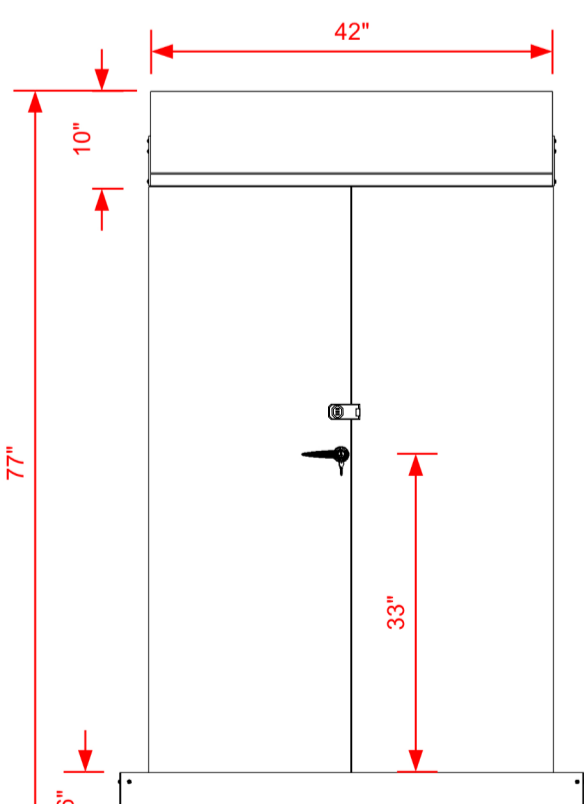

LOCKING CASTER WHEELS

WIDE WHEELBASE FOR EXTRA STABILITY

info@cart-king.com

1-877-986-7771

FRONT CLOSED

FRONT OPEN

SIDE

TOP