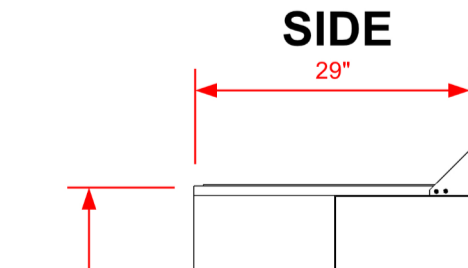

LOCKING CASTER WHEELS

WIDE WHEELBASE FOR EXTRA STABILITY

info@cart-king.com

1-877-986-7771

FRONT CLOSED

FRONT OPEN

SIDE

TOP