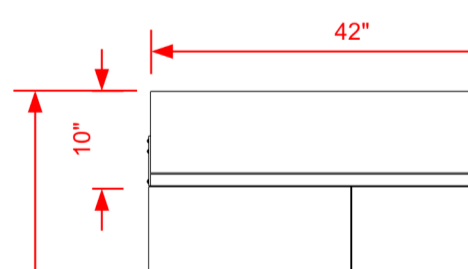

LOCKING CASTER WHEELS

WIDE WHEELBASE FOR EXTRA STABILITY

info@cart-king.com

1-877-986-7771

FRONT CLOSED

FRONT OPEN

SIDE

TOP